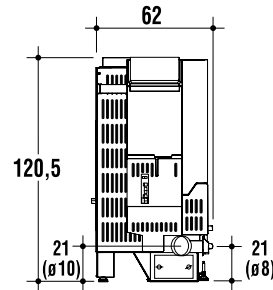

100 mm POS

150 kg

797 x 1352 x 732

DX RIGHT

SX LEFT

3 SIDES PELLETS

3 SIDES

14 kW

FRONT 100 VENTILATO

- A = 450 cm²
- B = 450 cm²
- C = N° 2 Ø 150 mm/cad., max 150 cm
- E = Ø 80 mm, max 500 cm
- F = Ø 80 mm

- A = 29 cm
- B = 34 cm
- C = 80 cm
- D = 60 cm

CORNER PELLETS

A = 450 cm²
 B = 750 cm²
 E = n° 2 \varnothing 80 mm, max 500 cm

A = 29 cm
 B = 34 cm
 C = 100 cm
 D = 60 cm

3 SIDES PELLETS

A = 450 cm²
 B = 750 cm²
 E = n° 2 \varnothing 80 mm, max 500 cm

A = 29 cm
 B = 34 cm
 C = 100 cm
 D = 60 cm

MB PELLETS

MOUNTAIN PELLETS

A = 20 cm
 B = 40 cm
 C = 100 cm
 D = 60 cm