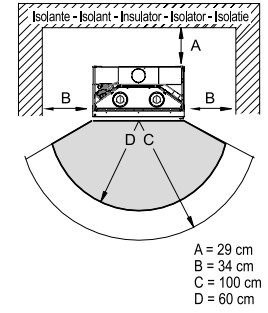

100 mm POS

150 kg

797 x 1352 x 732

DX RIGHT

SX LEFT

3 SIDES PELLETS

3 SIDES

14 kW

- A = 29 cm
- B = 34 cm
- C = 100 cm
- D = 60 cm

FRONT 100 NATURAL

- A = 450 cm²
- B = 450 cm²
- C = N° 2 Ø 150 mm/cad., max 150 cm
- E = Ø 80 mm, max 500 cm
- F = Ø 80 mm

- A = 29 cm
- B = 34 cm
- C = 100 cm
- D = 60 cm

FRONT 100 VENTILATO

- A = 450 cm²
- B = 450 cm²
- C = N° 2 Ø 150 mm/cad., max 150 cm
- E = Ø 80 mm, max 500 cm
- F = Ø 80 mm

- A = 29 cm
- B = 34 cm
- C = 80 cm
- D = 60 cm

CORNER PELLETS

A = 450 cm²
 B = 750 cm²
 E = n° 2 \varnothing 80 mm, max 500 cm

A = 29 cm
 B = 34 cm
 C = 100 cm
 D = 60 cm

3 SIDES PELLETS

A = 450 cm²
 B = 750 cm²
 E = n° 2 \varnothing 80 mm, max 500 cm

A = 29 cm
 B = 34 cm
 C = 100 cm
 D = 60 cm

MB PELLETS

MOUNTAIN PELLETS

A = 20 cm
 B = 40 cm
 C = 100 cm
 D = 60 cm