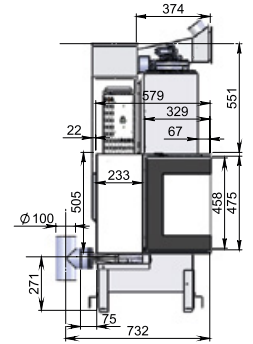

100 mm POS

150 kg

797 x 1352 x 732

DX RIGHT

SX LEFT

3 SIDES PELLETS

3 SIDES

14 kW

- A = 29 cm
- B = 34 cm
- C = 100 cm
- D = 60 cm

FRONT 100 NATURAL

- A = 450 cm²
- B = 450 cm²
- C = N° 2 Ø 150 mm/cad., max 150 cm
- E = Ø 80 mm, max 500 cm
- F = Ø 80 mm

- A = 29 cm
- B = 34 cm
- C = 100 cm
- D = 60 cm

FRONT 100 VENTILATO

- A = 450 cm²
- B = 450 cm²
- C = N° 2 Ø 150 mm/cad., max 150 cm
- E = Ø 80 mm, max 500 cm
- F = Ø 80 mm

- A = 29 cm
- B = 34 cm
- C = 80 cm
- D = 60 cm

CORNER PELLETS

A = 450 cm²
 B = 750 cm²
 E = n° 2 \varnothing 80 mm, max 500 cm

A = 29 cm
 B = 34 cm
 C = 100 cm
 D = 60 cm

3 SIDES PELLETS

A = 450 cm²
 B = 750 cm²
 E = n° 2 \varnothing 80 mm, max 500 cm

A = 29 cm
 B = 34 cm
 C = 100 cm
 D = 60 cm

MB PELLETS

MOUNTAIN PELLETS

A = 20 cm
 B = 40 cm
 C = 100 cm
 D = 60 cm