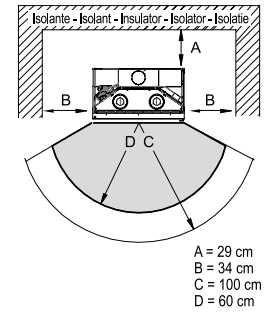

100 mm POS

150 kg

797 x 1352 x 732

DX RIGHT

SX LEFT

3 SIDES PELLETS

3 SIDES

14 kW

- A = 29 cm
- B = 34 cm
- C = 100 cm
- D = 60 cm

FRONT 100 NATURAL

- A = 450 cm²
- B = 450 cm²
- C = N° 2 Ø 150 mm/cad., max 150 cm
- E = Ø 80 mm, max 500 cm
- F = Ø 80 mm

- A = 29 cm
- B = 34 cm
- C = 100 cm
- D = 60 cm

FRONT 100 VENTILATO

- A = 450 cm²
- B = 450 cm²
- C = N° 2 Ø 150 mm/cad., max 150 cm
- E = Ø 80 mm, max 500 cm
- F = Ø 80 mm

- A = 29 cm
- B = 34 cm
- C = 80 cm
- D = 60 cm

CORNER PELLETS

A = 450 cm²
 B = 750 cm²
 E = n° 2 \varnothing 80 mm, max 500 cm

A = 29 cm
 B = 34 cm
 C = 100 cm
 D = 60 cm

3 SIDES PELLETS

A = 450 cm²
 B = 750 cm²
 E = n° 2 \varnothing 80 mm, max 500 cm

A = 29 cm
 B = 34 cm
 C = 100 cm
 D = 60 cm

MB PELLETS

MOUNTAIN PELLETS

A = 20 cm
 B = 40 cm
 C = 100 cm
 D = 60 cm