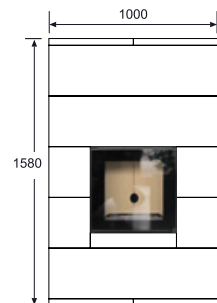

FRONT 100 VENTILATO

- A = 450 cm²
- B = 450 cm²
- C = N° 2 Ø 150 mm/cad., max 150 cm
- E = Ø 80 mm, max 500 cm
- F = Ø 80 mm

- A = 29 cm
- B = 34 cm
- C = 80 cm
- D = 60 cm

CORNER PELLETS

A = 450 cm²
 B = 750 cm²
 E = n° 2 \varnothing 80 mm, max 500 cm

A = 29 cm
 B = 34 cm
 C = 100 cm
 D = 60 cm

3 SIDES PELLETS

A = 450 cm²
 B = 750 cm²
 E = n° 2 \varnothing 80 mm, max 500 cm

A = 29 cm
 B = 34 cm
 C = 100 cm
 D = 60 cm

MB PELLETS

MOUNTAIN PELLETS

A = 20 cm
 B = 40 cm
 C = 100 cm
 D = 60 cm