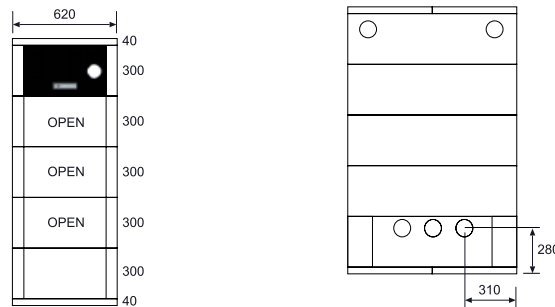

A = 29 cm
 B = 34 cm
 C = 100 cm
 D = 60 cm

3 SIDES PELLETS

A = 450 cm²
 B = 750 cm²
 E = n° 2 \varnothing 80 mm, max 500 cm

A = 29 cm
 B = 34 cm
 C = 100 cm
 D = 60 cm

MB PELLETS

MOUNTAIN PELLETS

A = 20 cm
 B = 40 cm
 C = 100 cm
 D = 60 cm