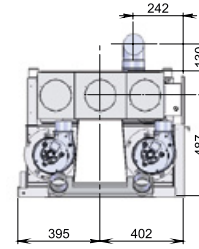

100 mm POS

150 kg

797 x 1352 x 732

DX RIGHT

SX LEFT

3 SIDES PELLETS

3 SIDES

14 kW

- A = 29 cm
- B = 34 cm
- C = 100 cm
- D = 60 cm

FRONT 100 NATURAL

- A = 450 cm²
- B = 450 cm²
- C = N° 2 Ø 150 mm/cad., max 150 cm
- E = Ø 80 mm, max 500 cm
- F = Ø 80 mm

- A = 29 cm
- B = 34 cm
- C = 100 cm
- D = 60 cm

FRONT 100 VENTILATO

- A = 450 cm²
- B = 450 cm²
- C = N° 2 Ø 150 mm/cad., max 150 cm
- E = Ø 80 mm, max 500 cm
- F = Ø 80 mm

- A = 29 cm
- B = 34 cm
- C = 80 cm
- D = 60 cm

CORNER PELLETS

A = 450 cm²
 B = 750 cm²
 E = n° 2 \varnothing 80 mm, max 500 cm

A = 29 cm
 B = 34 cm
 C = 100 cm
 D = 60 cm

3 SIDES PELLETS

A = 450 cm²
 B = 750 cm²
 E = n° 2 \varnothing 80 mm, max 500 cm

A = 29 cm
 B = 34 cm
 C = 100 cm
 D = 60 cm

MB PELLETS

MOUNTAIN PELLETS

A = 20 cm
 B = 40 cm
 C = 100 cm
 D = 60 cm