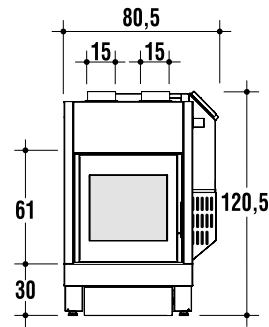

100 mm POS

150 kg

797 x 1352 x 732

DX RIGHT

SX LEFT

3 SIDES PELLETS

3 SIDES

14 kW

- A = 29 cm
- B = 34 cm
- C = 100 cm
- D = 60 cm

FRONT 100 NATURAL

- A = 450 cm²
- B = 450 cm²
- C = N° 2 Ø 150 mm/cad., max 150 cm
- E = Ø 80 mm, max 500 cm
- F = Ø 80 mm

- A = 29 cm
- B = 34 cm
- C = 100 cm
- D = 60 cm

FRONT 100 VENTILATO

- A = 450 cm²
- B = 450 cm²
- C = N° 2 Ø 150 mm/cad., max 150 cm
- E = Ø 80 mm, max 500 cm
- F = Ø 80 mm

- A = 29 cm
- B = 34 cm
- C = 80 cm
- D = 60 cm

CORNER PELLETS

A = 450 cm²
 B = 750 cm²
 E = n° 2 \varnothing 80 mm, max 500 cm

A = 29 cm
 B = 34 cm
 C = 100 cm
 D = 60 cm

3 SIDES PELLETS

A = 450 cm²
 B = 750 cm²
 E = n° 2 \varnothing 80 mm, max 500 cm

A = 29 cm
 B = 34 cm
 C = 100 cm
 D = 60 cm

MB PELLETS

MOUNTAIN PELLETS

A = 20 cm
 B = 40 cm
 C = 100 cm
 D = 60 cm