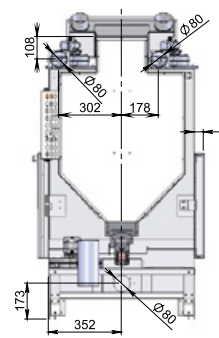

100 mm POS

150 kg

797 x 1352 x 732

DX RIGHT

SX LEFT

3 SIDES PELLETS

3 SIDES

14 kW

- A = 29 cm
- B = 34 cm
- C = 100 cm
- D = 60 cm

FRONT 100 NATURAL

- A = 450 cm²
- B = 450 cm²
- C = N° 2 Ø 150 mm/cad., max 150 cm
- E = Ø 80 mm, max 500 cm
- F = Ø 80 mm

- A = 29 cm
- B = 34 cm
- C = 100 cm
- D = 60 cm

FRONT 100 VENTILATO

- A = 450 cm²
- B = 450 cm²
- C = N° 2 Ø 150 mm/cad., max 150 cm
- E = Ø 80 mm, max 500 cm
- F = Ø 80 mm

- A = 29 cm
- B = 34 cm
- C = 80 cm
- D = 60 cm

CORNER PELLETS

A = 450 cm²
 B = 750 cm²
 E = n° 2 \varnothing 80 mm, max 500 cm

A = 29 cm
 B = 34 cm
 C = 100 cm
 D = 60 cm

3 SIDES PELLETS

A = 450 cm²
 B = 750 cm²
 E = n° 2 \varnothing 80 mm, max 500 cm

A = 29 cm
 B = 34 cm
 C = 100 cm
 D = 60 cm

MB PELLETS

MOUNTAIN PELLETS

A = 20 cm
 B = 40 cm
 C = 100 cm
 D = 60 cm