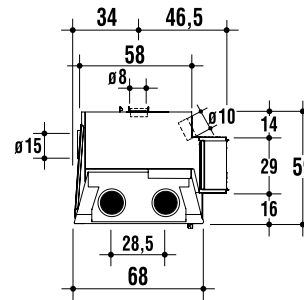

100 mm POS

150 kg

797 x 1352 x 732

DX RIGHT

SX LEFT

3 SIDES PELLETS

3 SIDES

14 kW

- A = 29 cm
- B = 34 cm
- C = 100 cm
- D = 60 cm

FRONT 100 NATURAL

- A = 450 cm²
- B = 450 cm²
- C = N° 2 Ø 150 mm/cad., max 150 cm
- E = Ø 80 mm, max 500 cm
- F = Ø 80 mm

- A = 29 cm
- B = 34 cm
- C = 100 cm
- D = 60 cm

FRONT 100 VENTILATO

- A = 450 cm²
- B = 450 cm²
- C = N° 2 Ø 150 mm/cad., max 150 cm
- E = Ø 80 mm, max 500 cm
- F = Ø 80 mm

- A = 29 cm
- B = 34 cm
- C = 80 cm
- D = 60 cm

CORNER PELLETS

A = 450 cm²
 B = 750 cm²
 E = n° 2 \varnothing 80 mm, max 500 cm

A = 29 cm
 B = 34 cm
 C = 100 cm
 D = 60 cm

3 SIDES PELLETS

A = 450 cm²
 B = 750 cm²
 E = n° 2 \varnothing 80 mm, max 500 cm

A = 29 cm
 B = 34 cm
 C = 100 cm
 D = 60 cm

MB PELLETS

MOUNTAIN PELLETS

A = 20 cm
 B = 40 cm
 C = 100 cm
 D = 60 cm