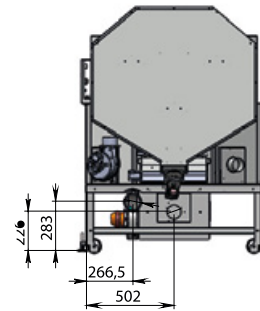

100 mm POS

150 kg

797 x 1352 x 732

DX RIGHT

SX LEFT

3 SIDES PELLETS

3 SIDES

14 kW

- A = 29 cm
- B = 34 cm
- C = 100 cm
- D = 60 cm

FRONT 100 NATURAL

- A = 450 cm²
- B = 450 cm²
- C = N° 2 Ø 150 mm/cad., max 150 cm
- E = Ø 80 mm, max 500 cm
- F = Ø 80 mm

- A = 29 cm
- B = 34 cm
- C = 100 cm
- D = 60 cm

FRONT 100 VENTILATO

- A = 450 cm²
- B = 450 cm²
- C = N° 2 Ø 150 mm/cad., max 150 cm
- E = Ø 80 mm, max 500 cm
- F = Ø 80 mm

- A = 29 cm
- B = 34 cm
- C = 80 cm
- D = 60 cm

CORNER PELLETS

A = 450 cm²
 B = 750 cm²
 E = n° 2 \varnothing 80 mm, max 500 cm

A = 29 cm
 B = 34 cm
 C = 100 cm
 D = 60 cm

3 SIDES PELLETS

A = 450 cm²
 B = 750 cm²
 E = n° 2 \varnothing 80 mm, max 500 cm

A = 29 cm
 B = 34 cm
 C = 100 cm
 D = 60 cm

MB PELLETS

MOUNTAIN PELLETS

A = 20 cm
 B = 40 cm
 C = 100 cm
 D = 60 cm