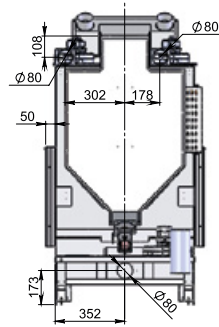

100 mm POS

150 kg

797 x 1352 x 732

DX RIGHT

SX LEFT

3 SIDES PELLETS

3 SIDES

14 kW

- A = 29 cm
- B = 34 cm
- C = 100 cm
- D = 60 cm

FRONT 100 NATURAL

- A = 450 cm²
- B = 450 cm²
- C = N° 2 Ø 150 mm/cad., max 150 cm
- E = Ø 80 mm, max 500 cm
- F = Ø 80 mm

- A = 29 cm
- B = 34 cm
- C = 100 cm
- D = 60 cm

FRONT 100 VENTILATO

- A = 450 cm²
- B = 450 cm²
- C = N° 2 Ø 150 mm/cad., max 150 cm
- E = Ø 80 mm, max 500 cm
- F = Ø 80 mm

- A = 29 cm
- B = 34 cm
- C = 80 cm
- D = 60 cm

CORNER PELLETS

A = 450 cm²
 B = 750 cm²
 E = n° 2 \varnothing 80 mm, max 500 cm

A = 29 cm
 B = 34 cm
 C = 100 cm
 D = 60 cm

3 SIDES PELLETS

A = 450 cm²
 B = 750 cm²
 E = n° 2 \varnothing 80 mm, max 500 cm

A = 29 cm
 B = 34 cm
 C = 100 cm
 D = 60 cm

MB PELLETS

MOUNTAIN PELLETS

A = 20 cm
 B = 40 cm
 C = 100 cm
 D = 60 cm